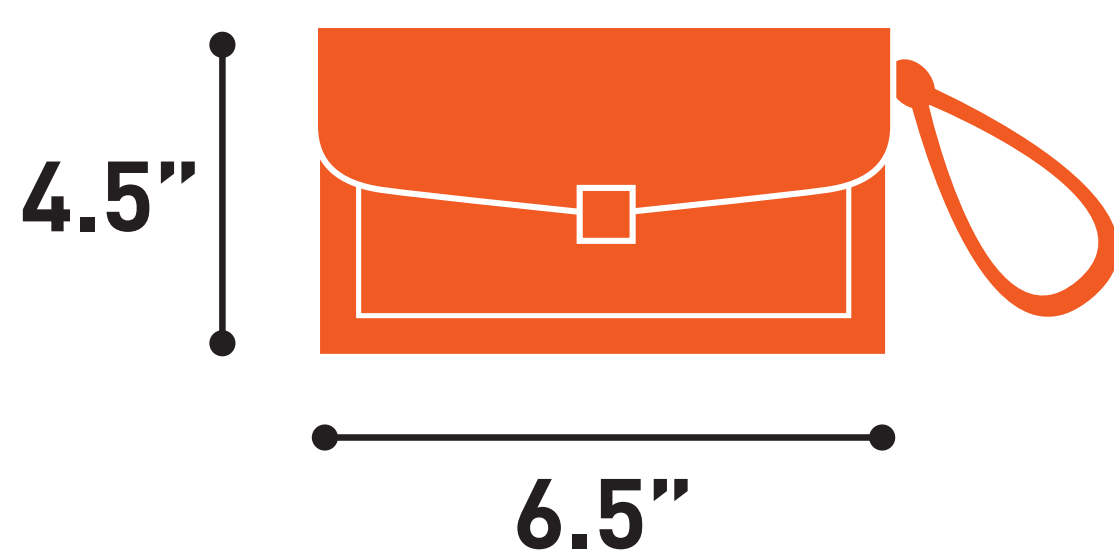

BAG POLICY

To help expedite entry, only the following bag sizes will be permitted. This will ensure a safe and efficient experience.

NEW YORK CITY WINE & FOOD FESTIVAL

PRESENTED BY

CLUTCH
with or without a strap