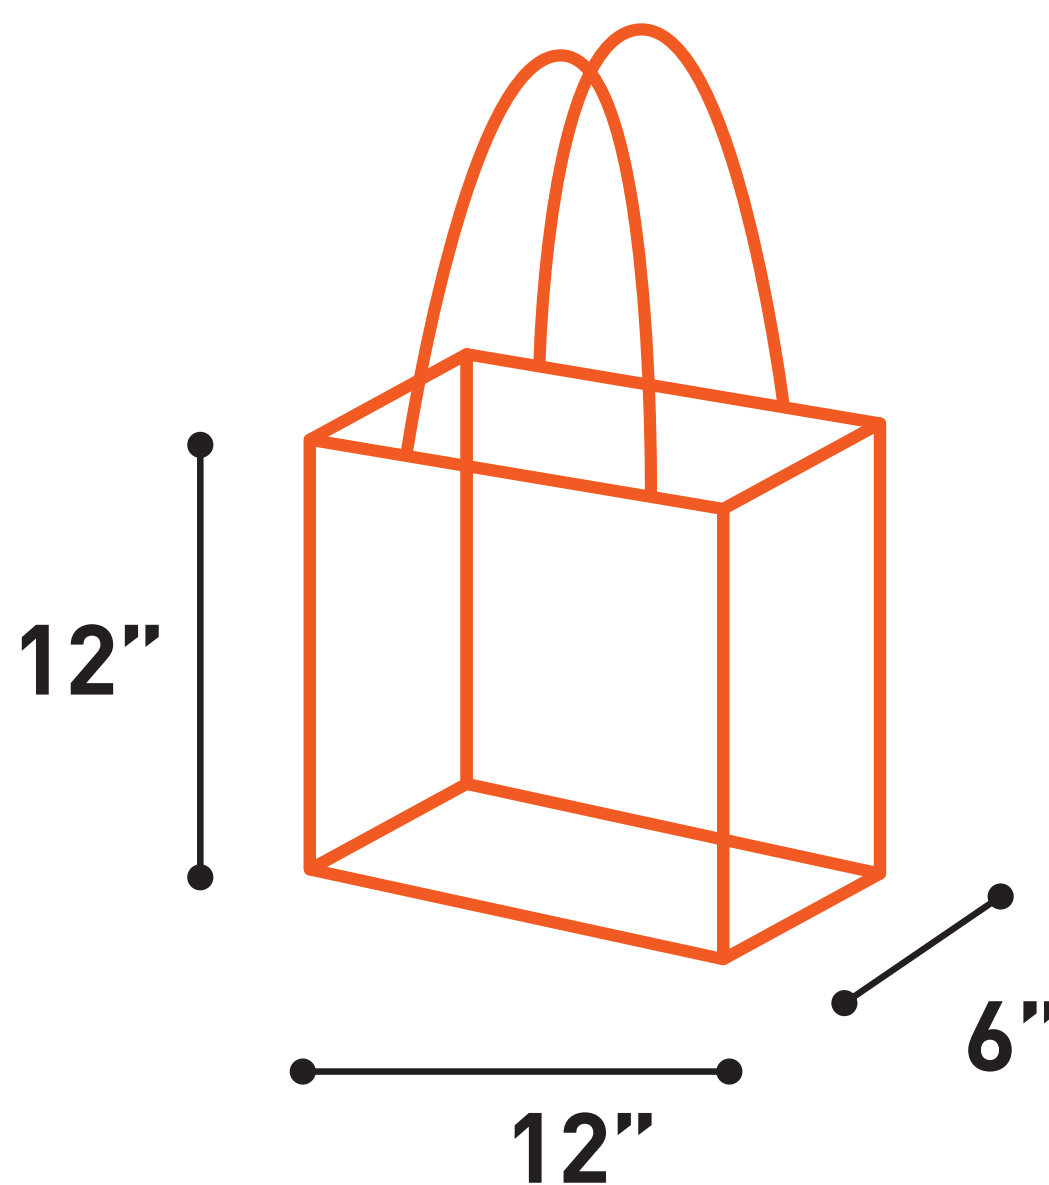

CLEAR PLASTIC TOTE